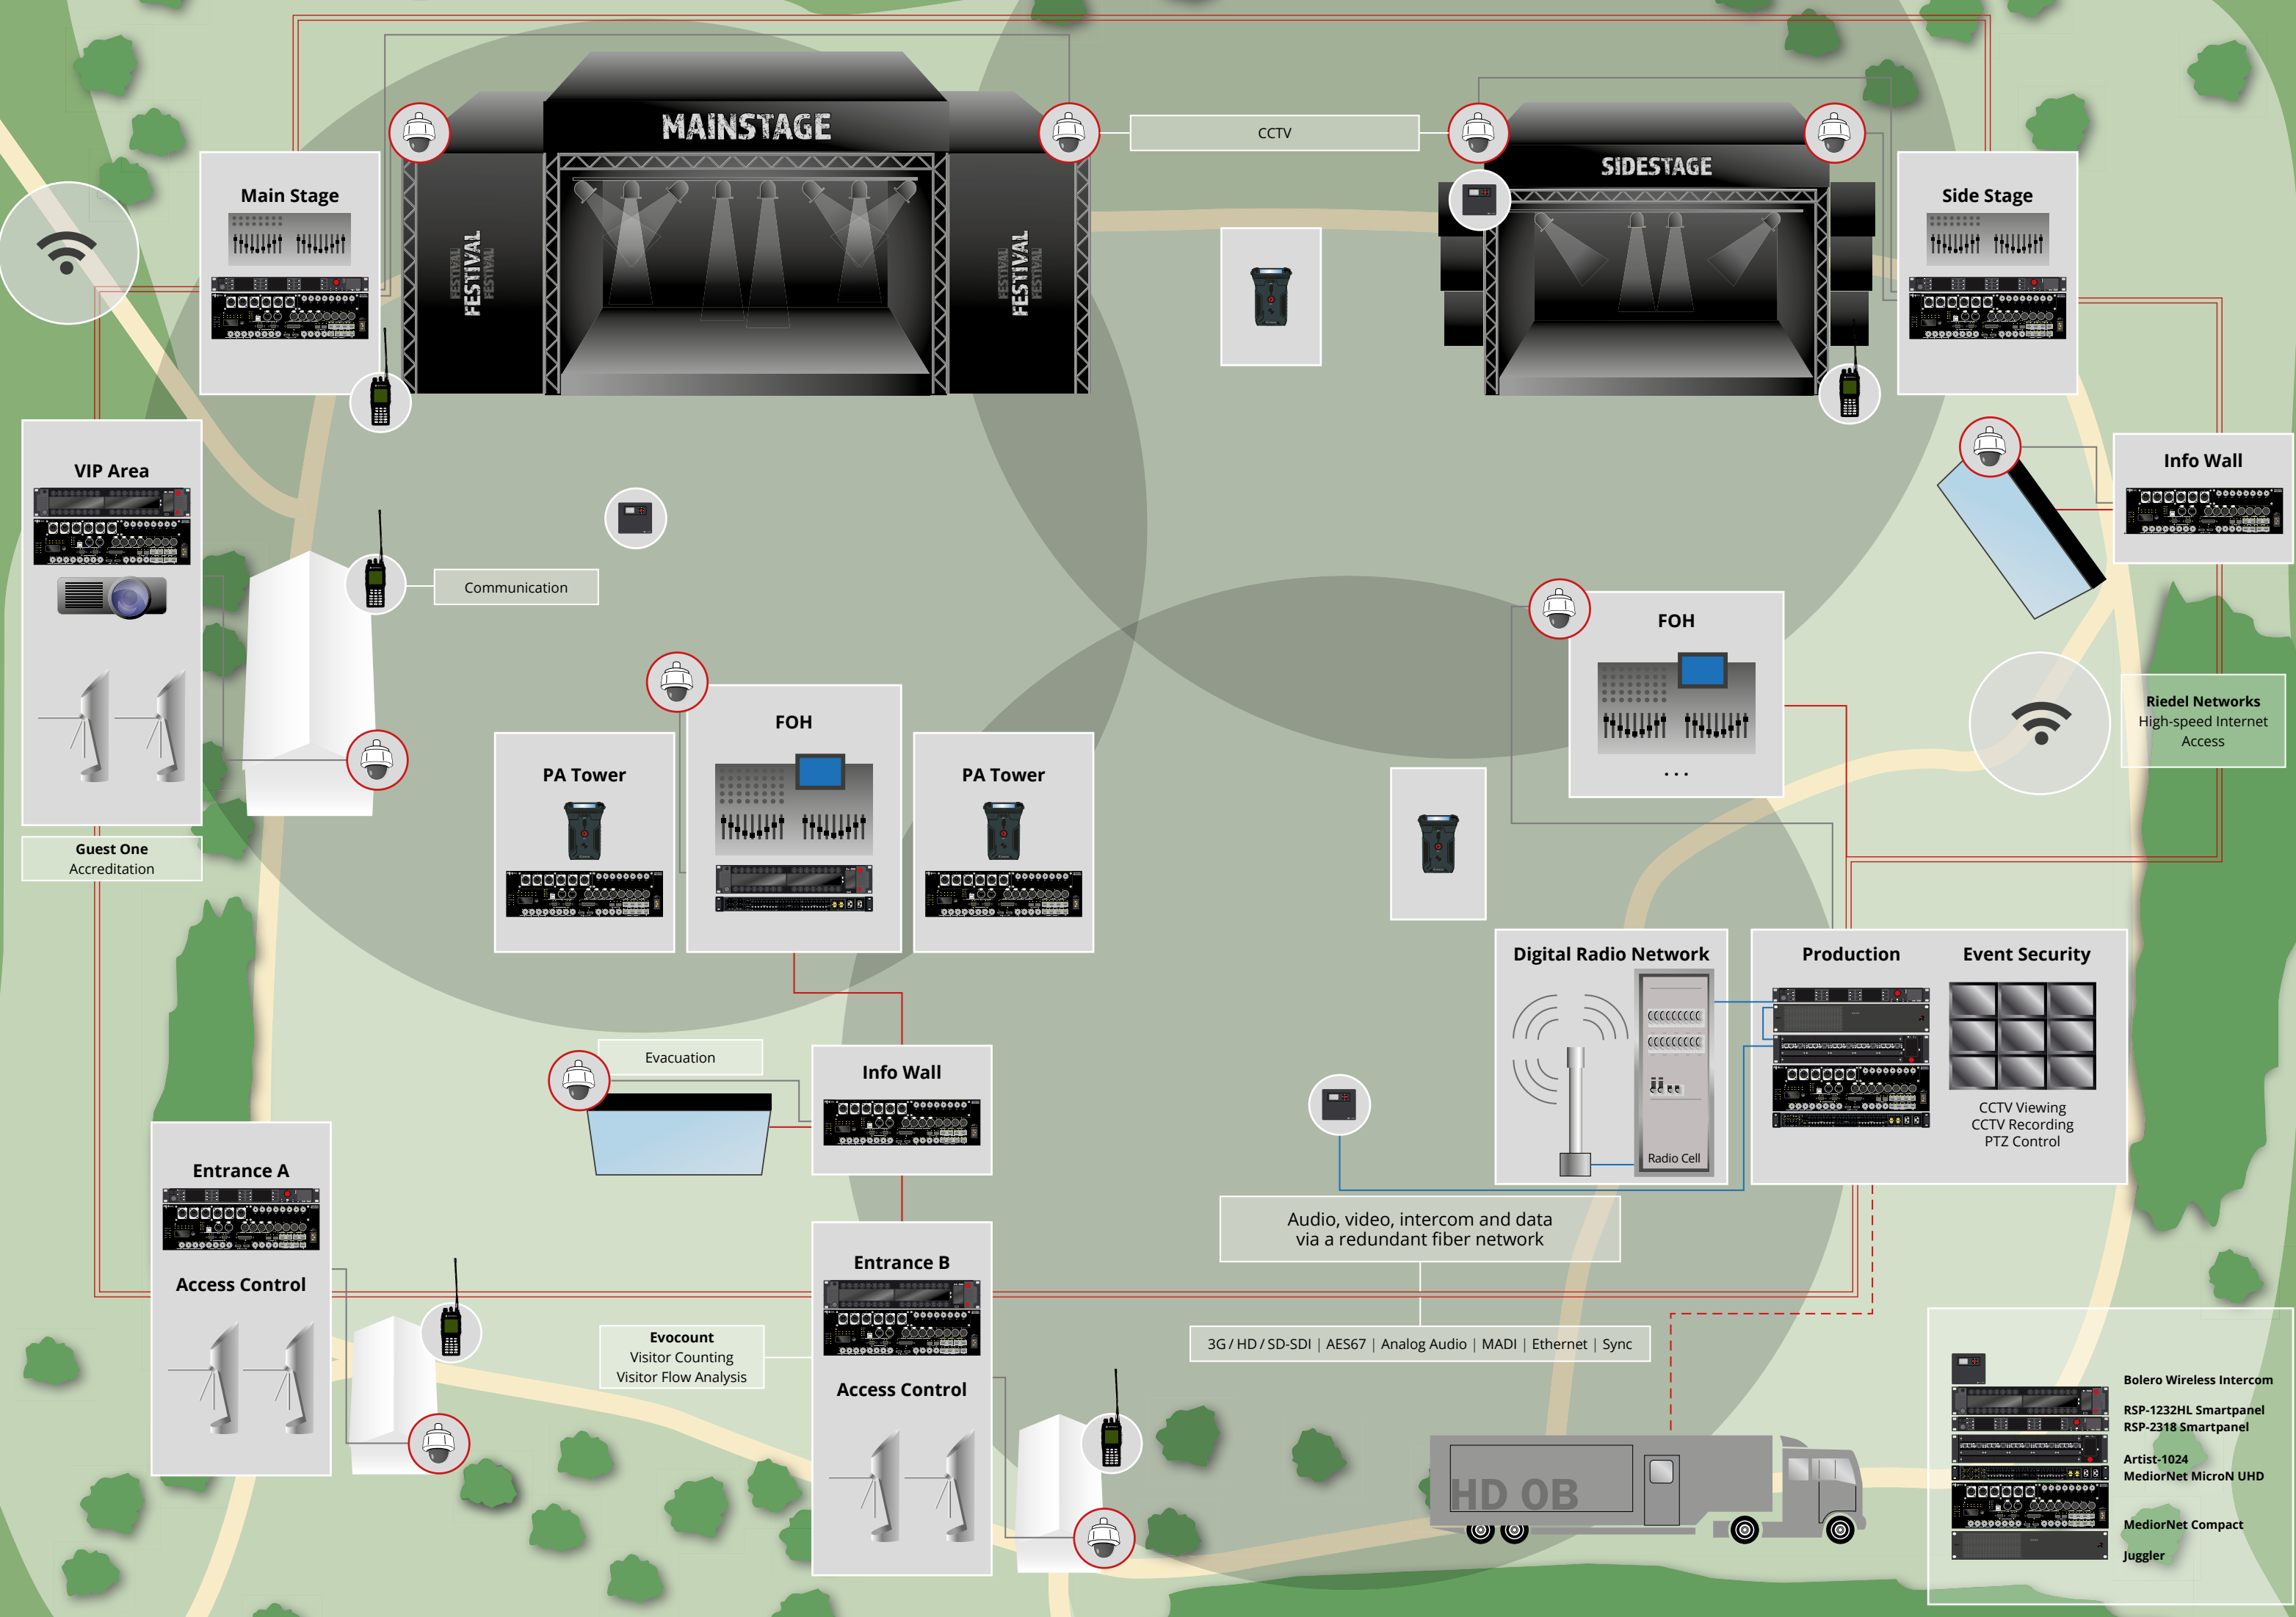

The Riedel family of solution providers are here to take your event to the next level!

“The world rocks with Wacken. And Wacken rocks with Riedel”

As the communications backbone provider, Riedel ensured a safe and memorable 30th anniversary Wacken Festival. Riedel always offers the latest equipment and highly skilled employees and we are more than happy to continue rocking with Riedel in the future.

MAINSTAGE

SIDESTAGE

Main Stage

Side Stage

VIP Area

Info Wall

FOH

FOH

Production

Event Security

Entrance A

Access Control

Evocount
Visitor Counting
Visitor Flow Analysis

Entrance B

Access Control

Audio, video, intercom and data
via a redundant fiber network