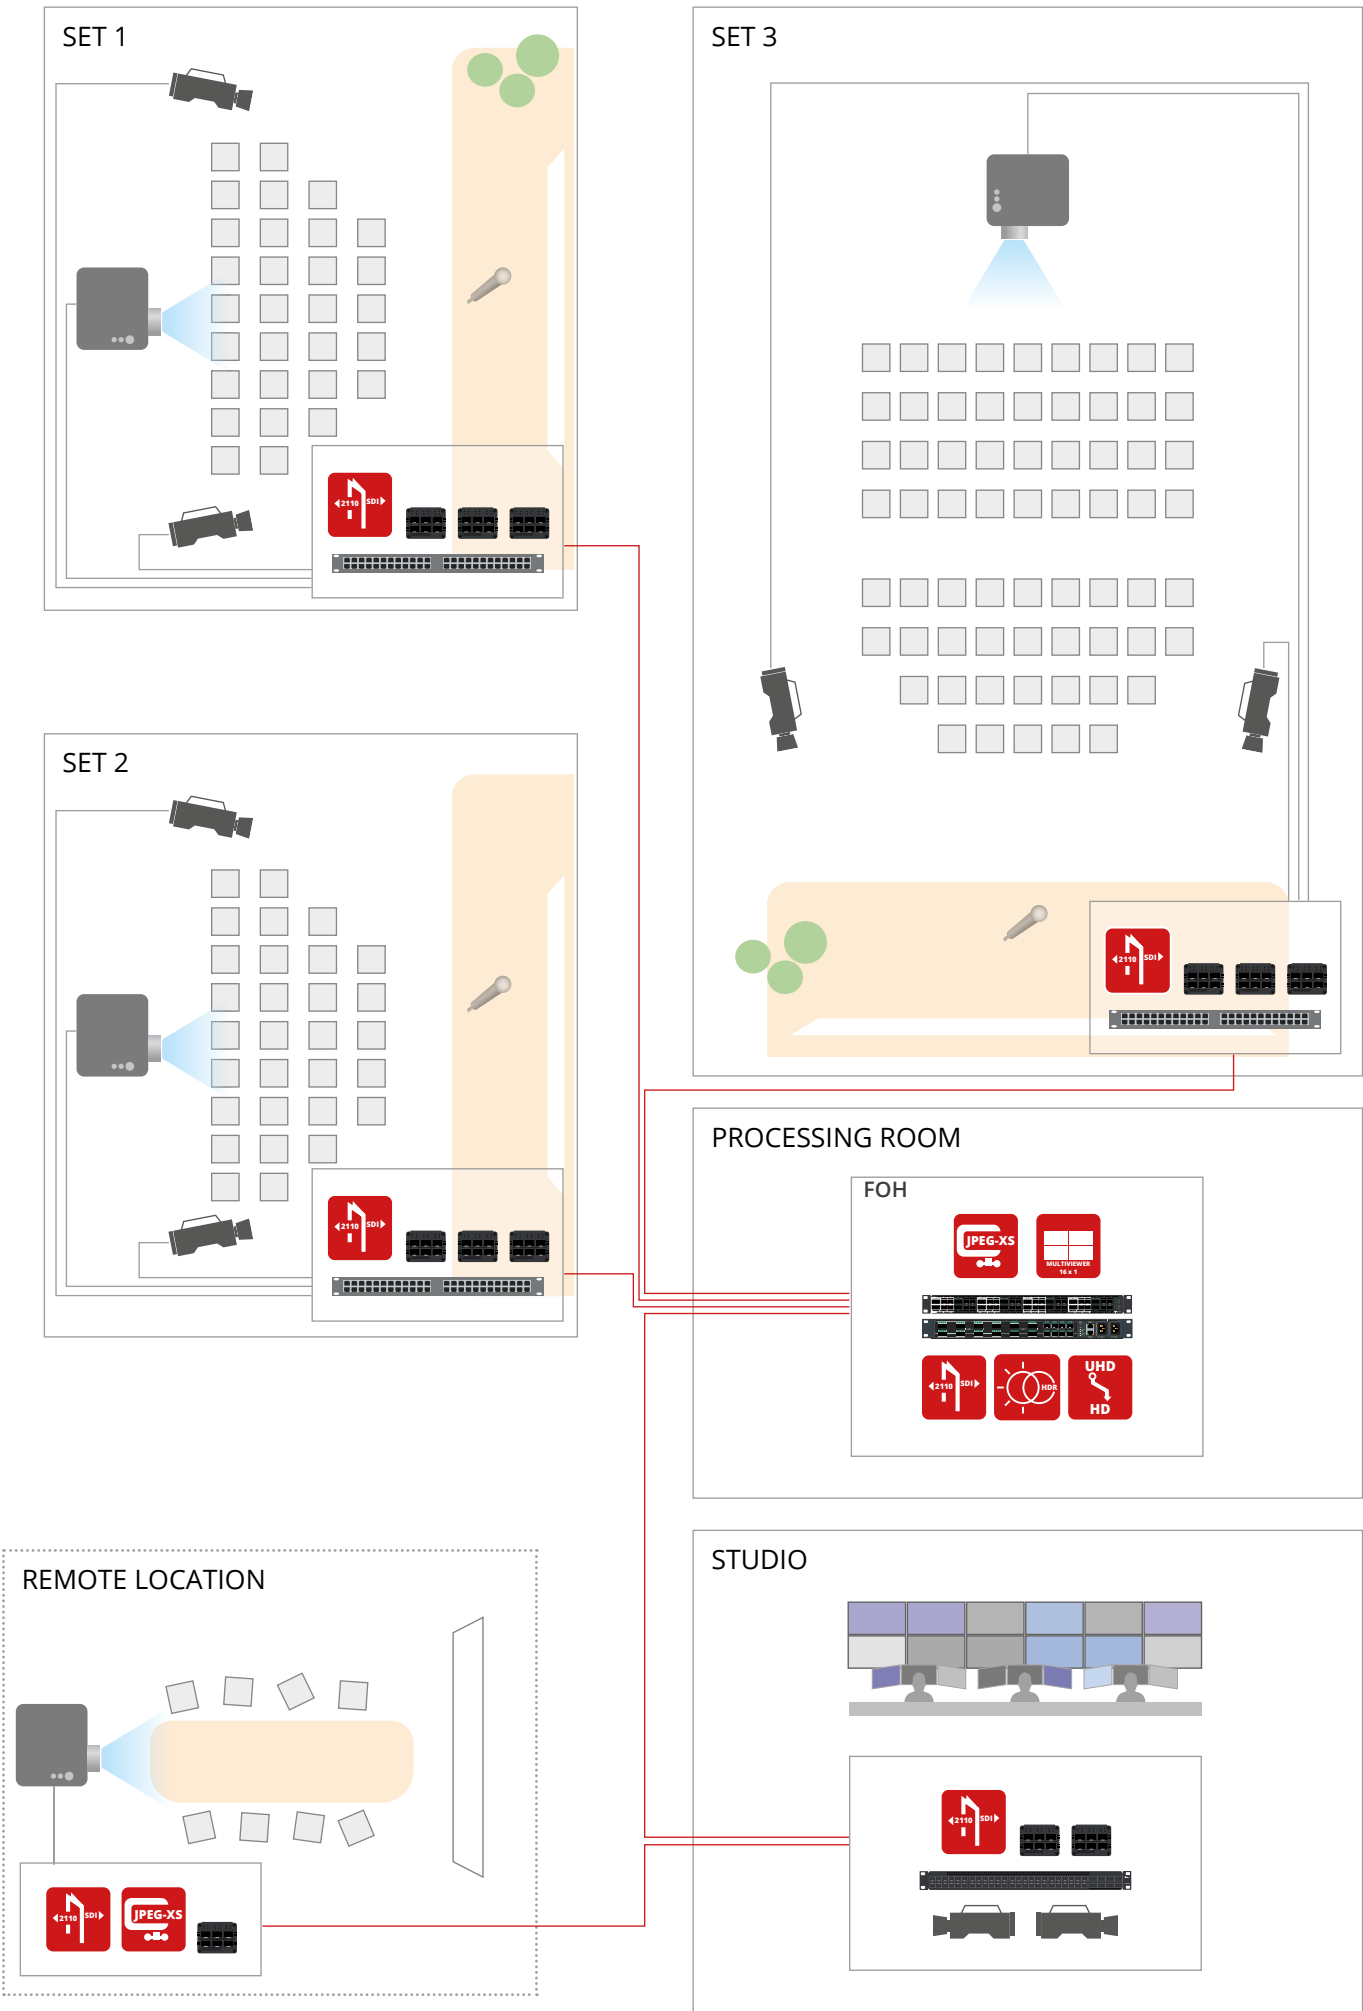

SETTING A Transmit signals from cameras, beamers and laptops from conference rooms to your control room and send a sum signal to wherever you want! Even connecting remote locations over low bandwidths is no problem with MediorNet JPEG-XS / JPEG-2000 (de)encoding solutions.