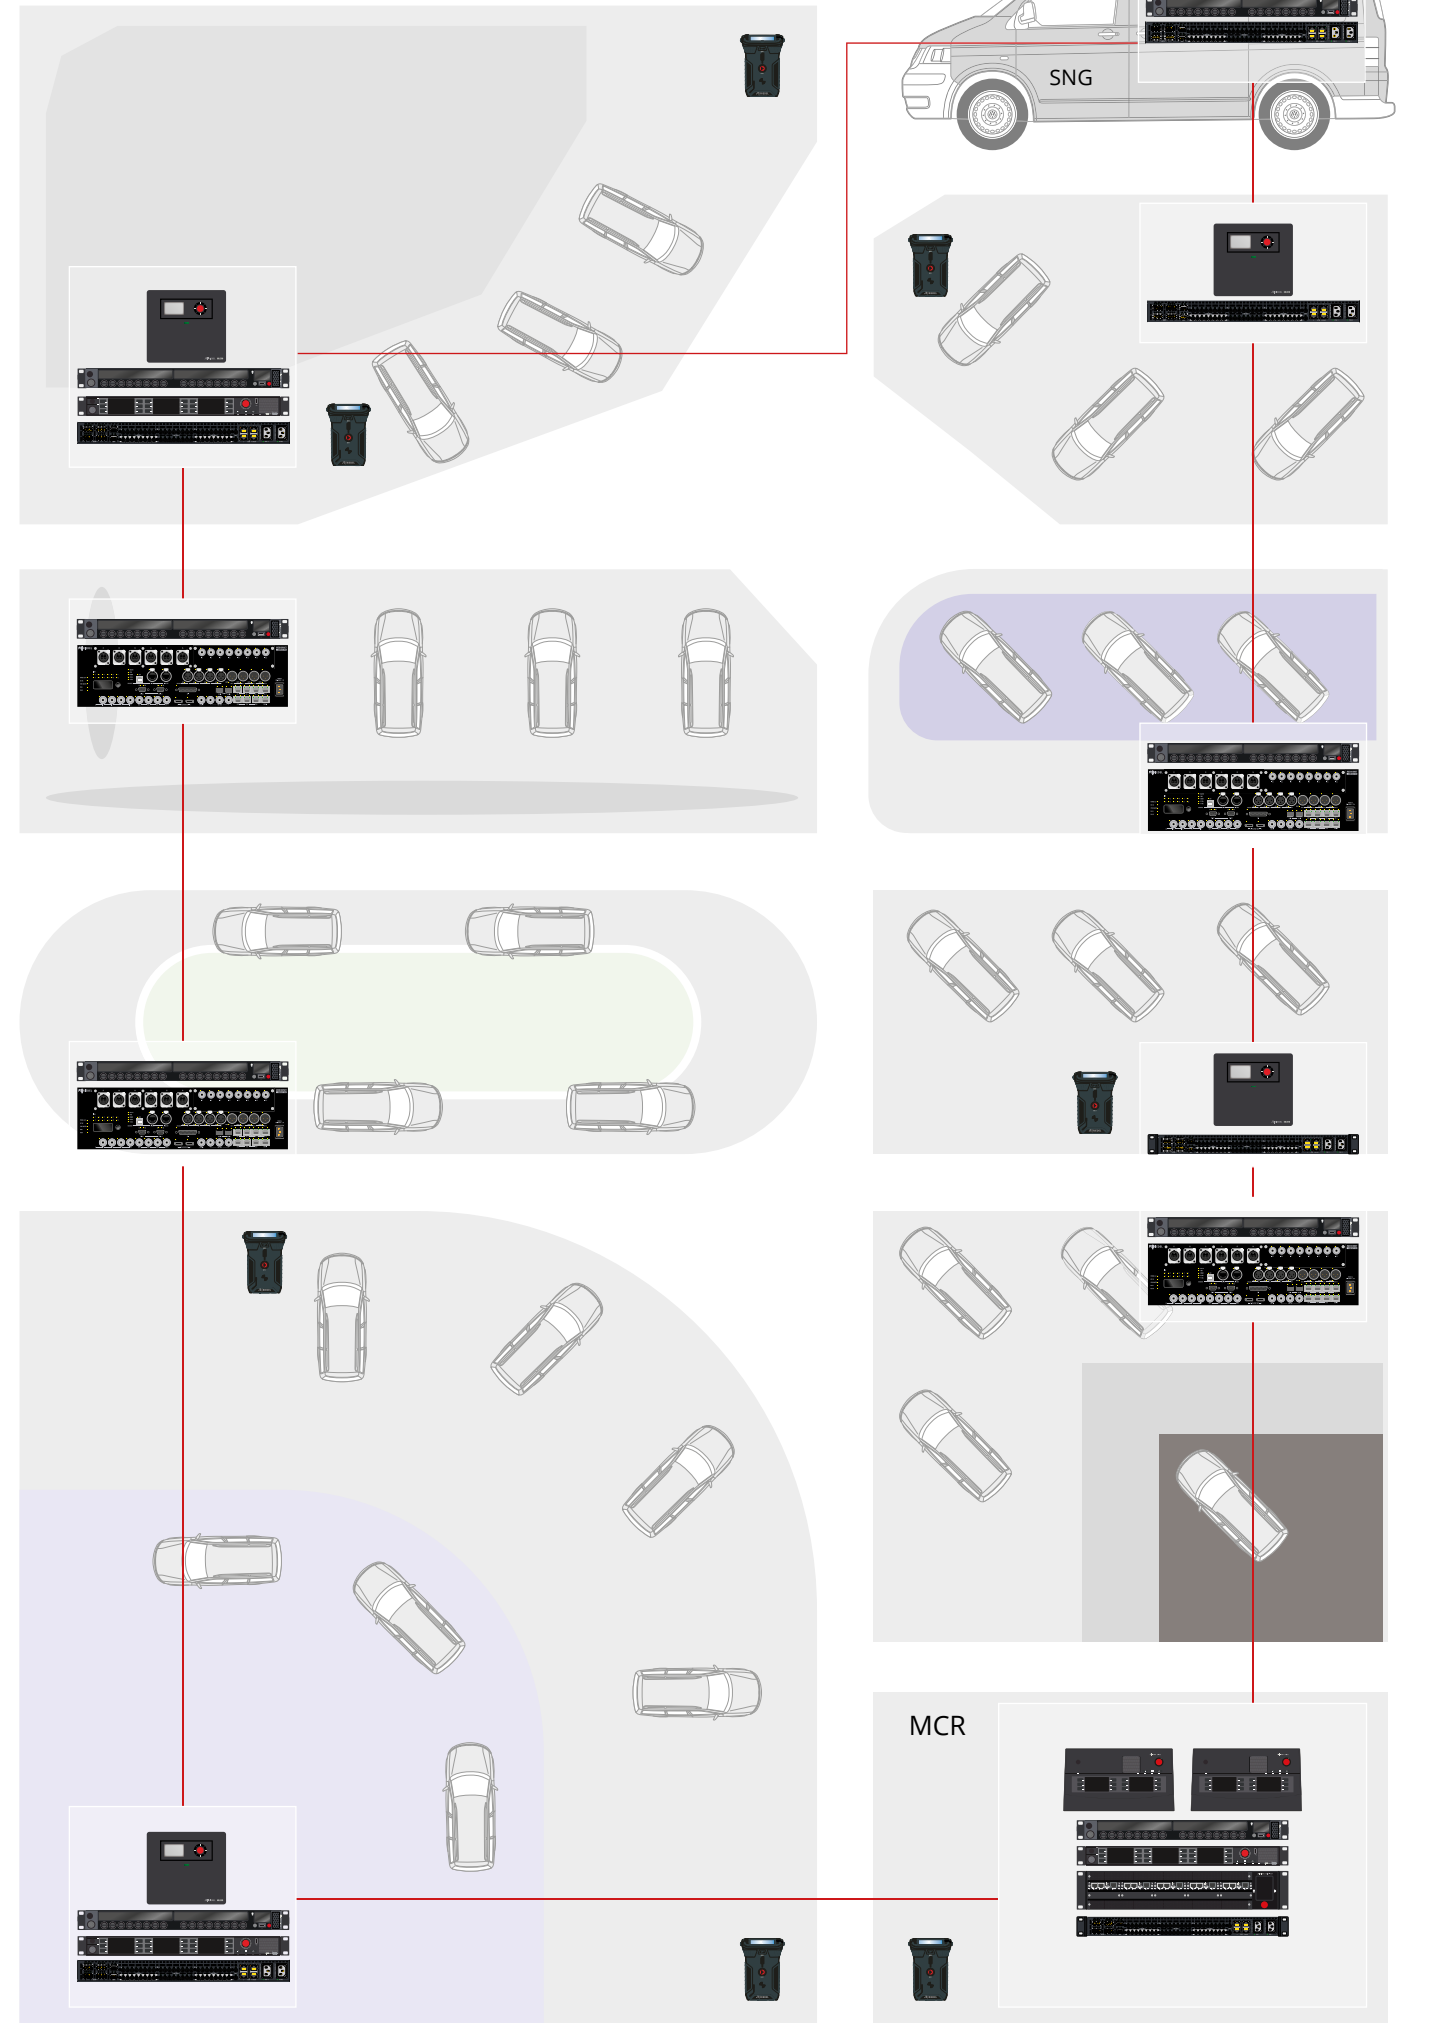

SETTING B A modular, unified media and comms infrastructure easily adapts to your client's requirements and gives you full control and overview at all times. Use a single MCR for a variety of booths to create powerful efficiencies and transfer live feeds to SNGs with ease and flexibility!